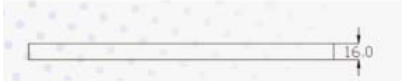

SCR

Technical Data Sheet

Model No.	BQ-YPL-M300
Watt(W)	24W
Dimension(mm)	φ 300X16mm
Input Voltage(V)	AC 100-130V
LED Model	135PCS SMD 2835/3V/135-140LM/W /Ra 80
CCT(K)	3000K/4000K/5500K
Efficiency (lm/W) ±5%	100lm/W
Luminous Flux(lm) ±5%	2300LM
Beam Angle (°)	120°
Working Temp.(°C)	-15°C ~ +45°C
DIM	0-10V
IP Rating	IP44
Lifetime (hr)	>50000H
THD	<15%

Please turn off the power before installation

1. Fix the plastic expansion screw on the ceiling
2. Use screws fixing Bracket onto the ceiling
3. Connect power cable with P4 terminal
4. Fix the lamp on the bracket with the Buckle, and the installation is completed