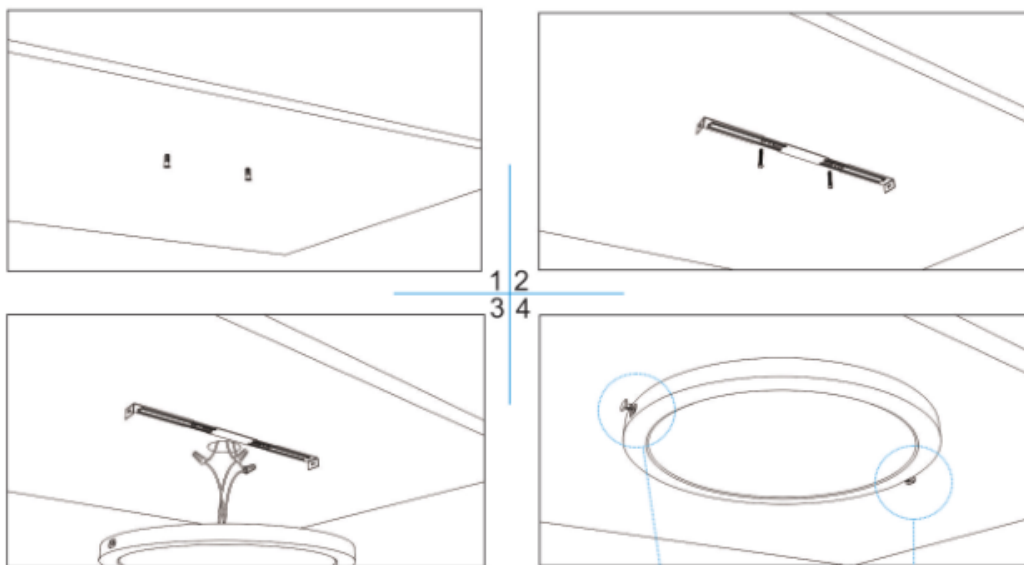

Technical Data Sheet

Model No.	BQ-YPL-M300
Watt(W)	24W
Dimension(mm)	φ 300X16mm
Input Voltage(V)	AC 100-130V
LED Model	135PCS SMD 2835/3V/135-140LM/W /Ra 80
CCT(K)	3000K/4000K/5500K
Efficiency (lm/W) ±5%	100lm/W
Luminous Flux(lm) ±5%	2300LM
Beam Angle (°)	120°
Working Temp.(°C)	-15°C ~ +45°C
DIM	0-10V
IP Rating	IP44
Lifetime (hr)	>50000H
THD	<15%

Please turn off the power before installation