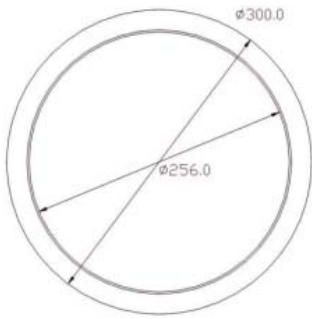

## Available size

Model	Dimension(mm)			Wattage	Product Weight (LBs)		Carton weight ((LBs)		Carton Size (in)	Qty/CTN	20GP (pcs)	40HQ (pcs)
	A	B	C		N.W/PC	G.W/PC	N.W/CTN	G.W/CTN				
BQ-YPL-M300	φ 300X16mm			24W	1.5	1.8	30	36	18.9x13x13	20	10000	25200